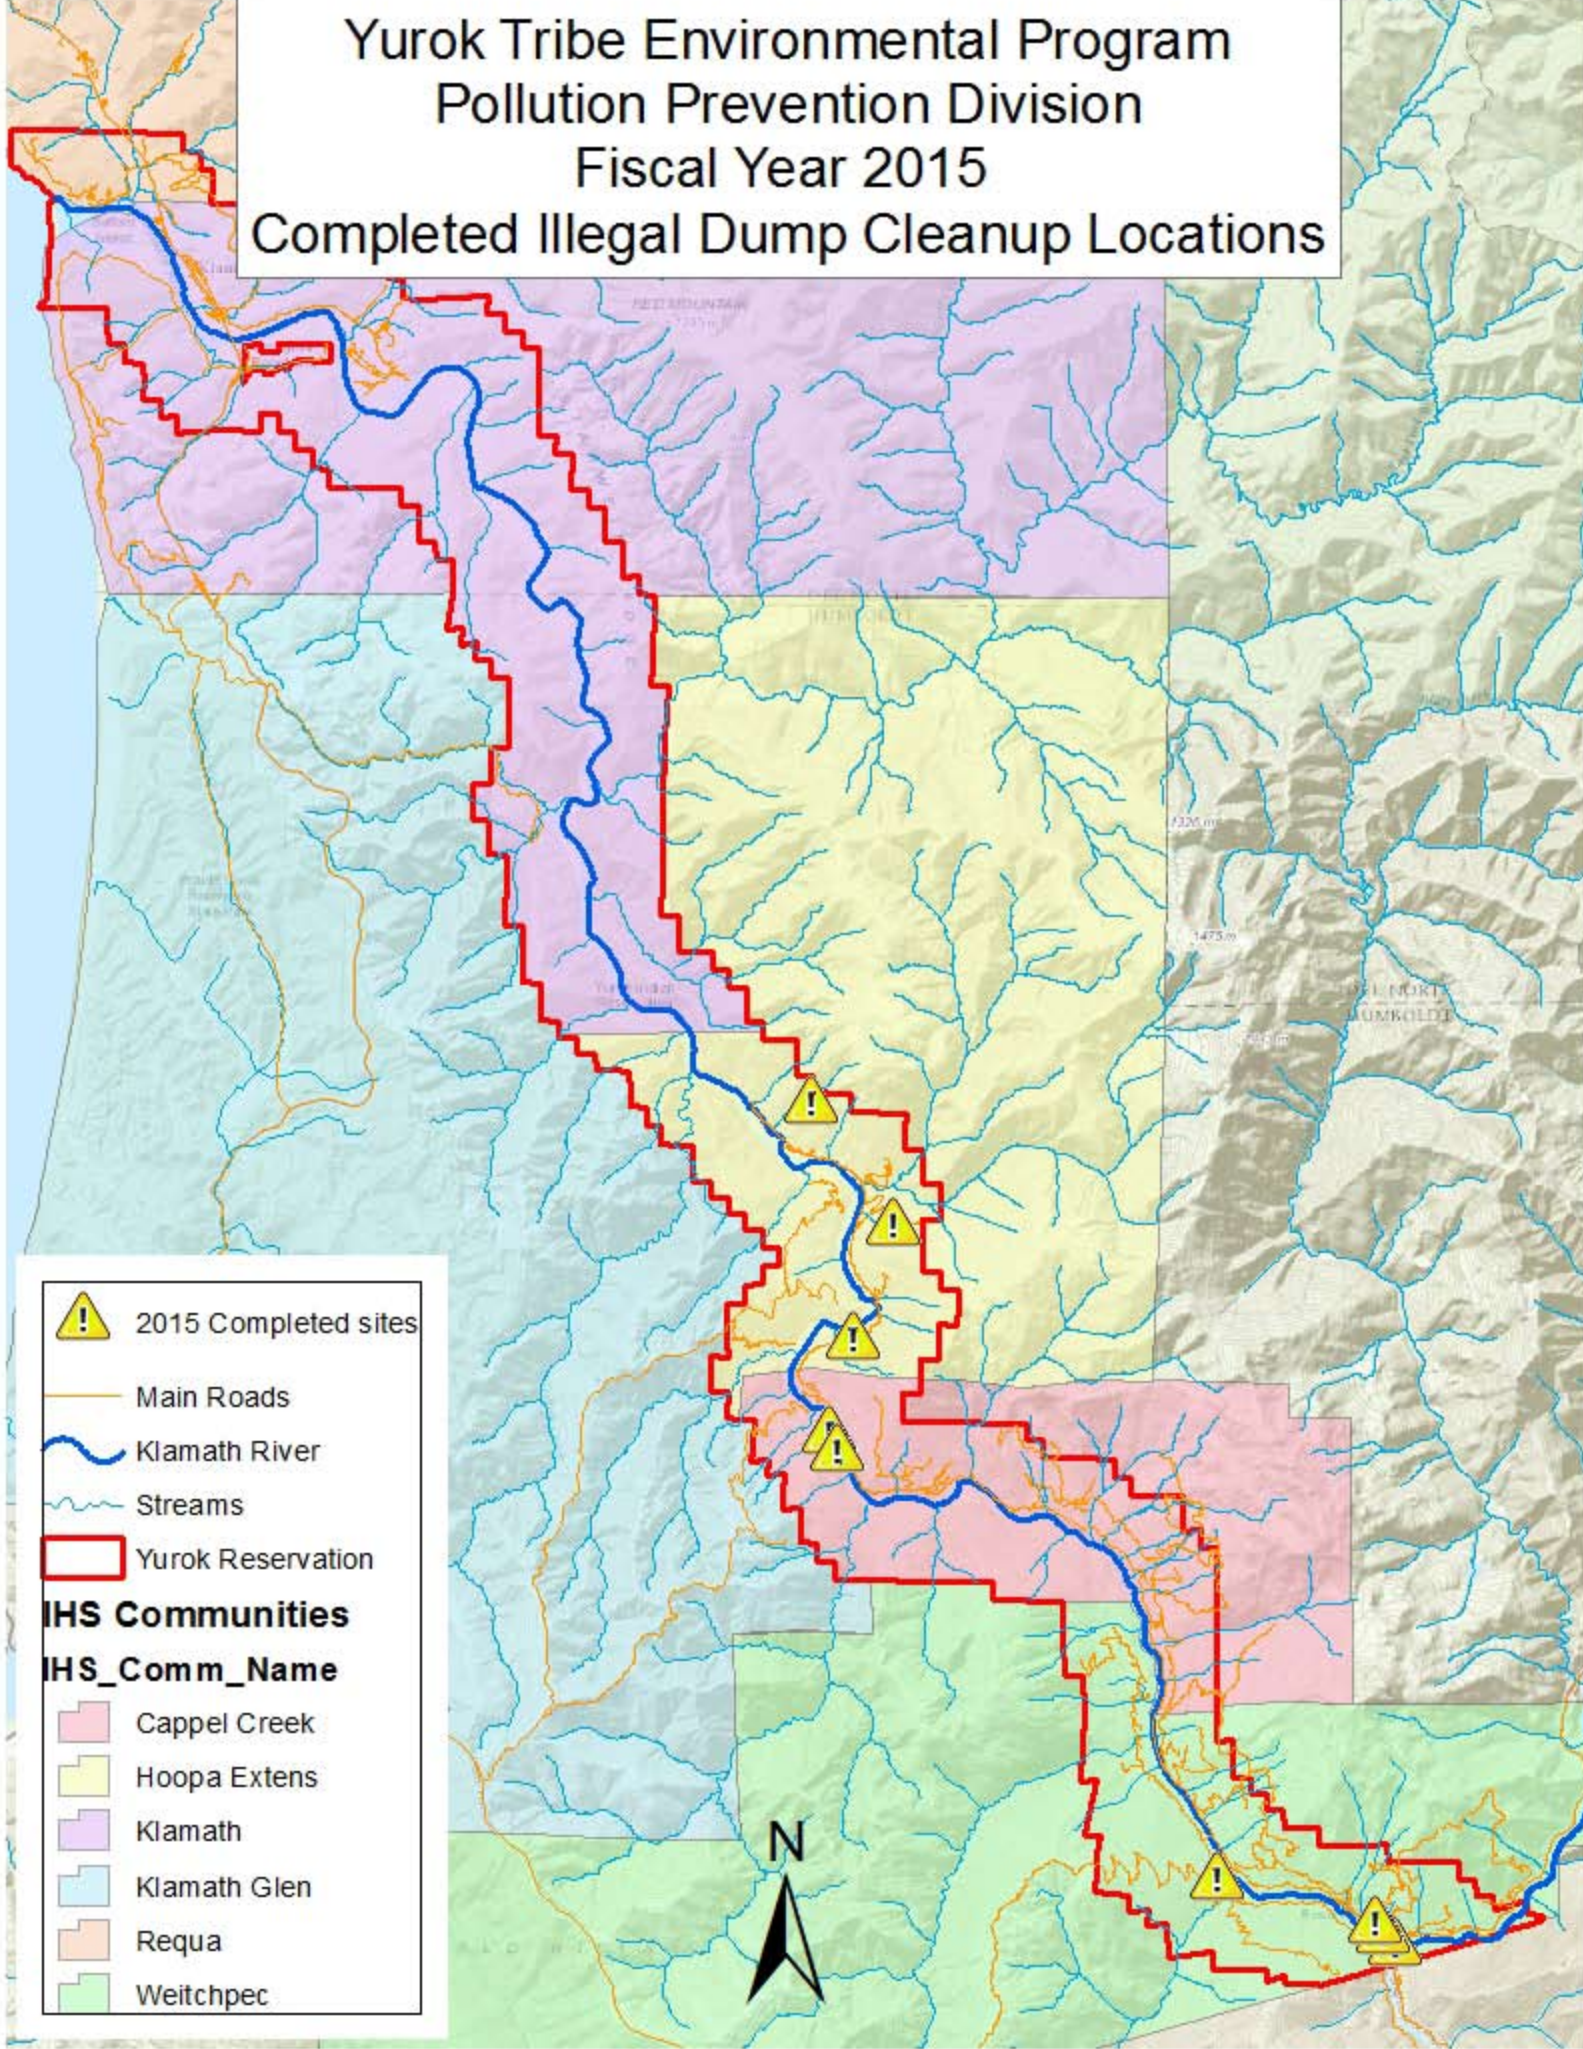

Yurok Tribe Environmental Program Pollution Prevention Division Fiscal Year 2015 Completed Illegal Dump Cleanup Locations

	2015 Completed sites
	Main Roads
	Klamath River
	Streams
	Yurok Reservation
IHS Communities	
IHS_Comm_Name	
	Cappel Creek
	Hoopa Extens
	Klamath
	Klamath Glen
	Requa
	Weitchpec