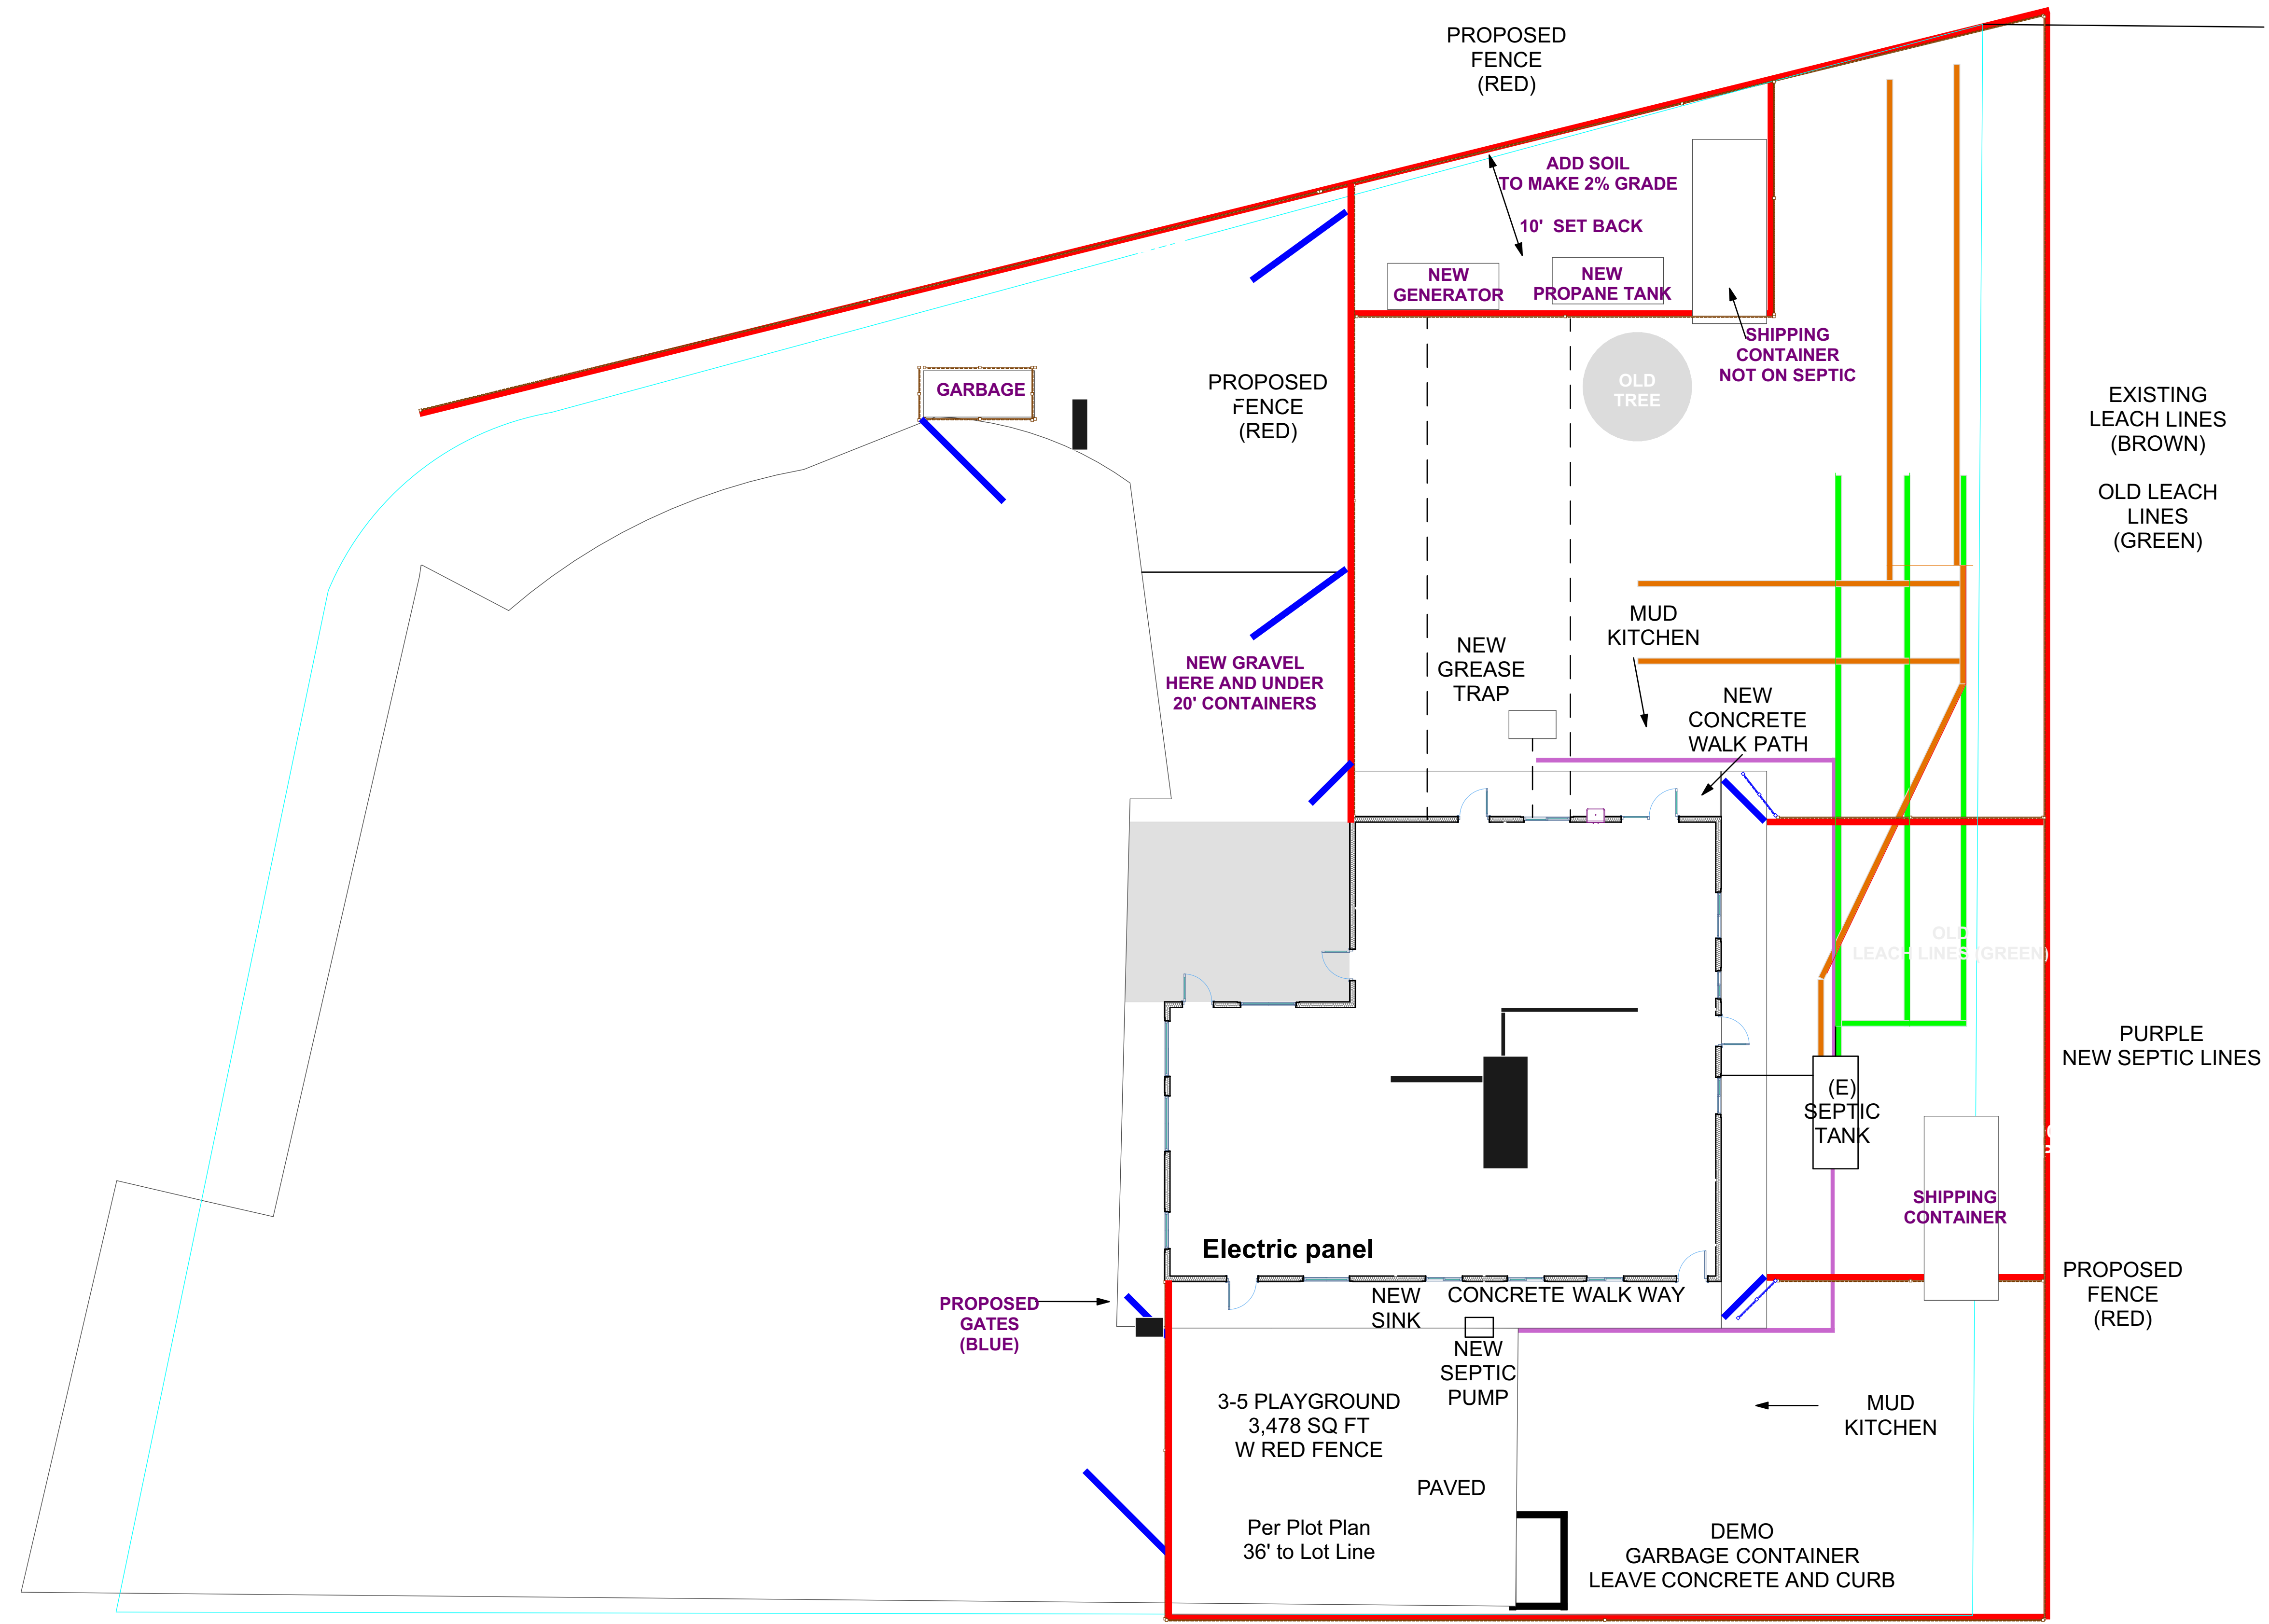

CONTRACTOR

EXISTING LEACH LINES (BROWN)
OLD LEACH LINES (GREEN)

REVISIONS

CRESCENT CTY CHILD CARE

117-020-055

1585 S. RAILROAD AVE.
CRESCENT CTY. CALIF. 95531

SHEET TITLE

SITE

9-26-24

SITE
SCALE: 1" = 10'