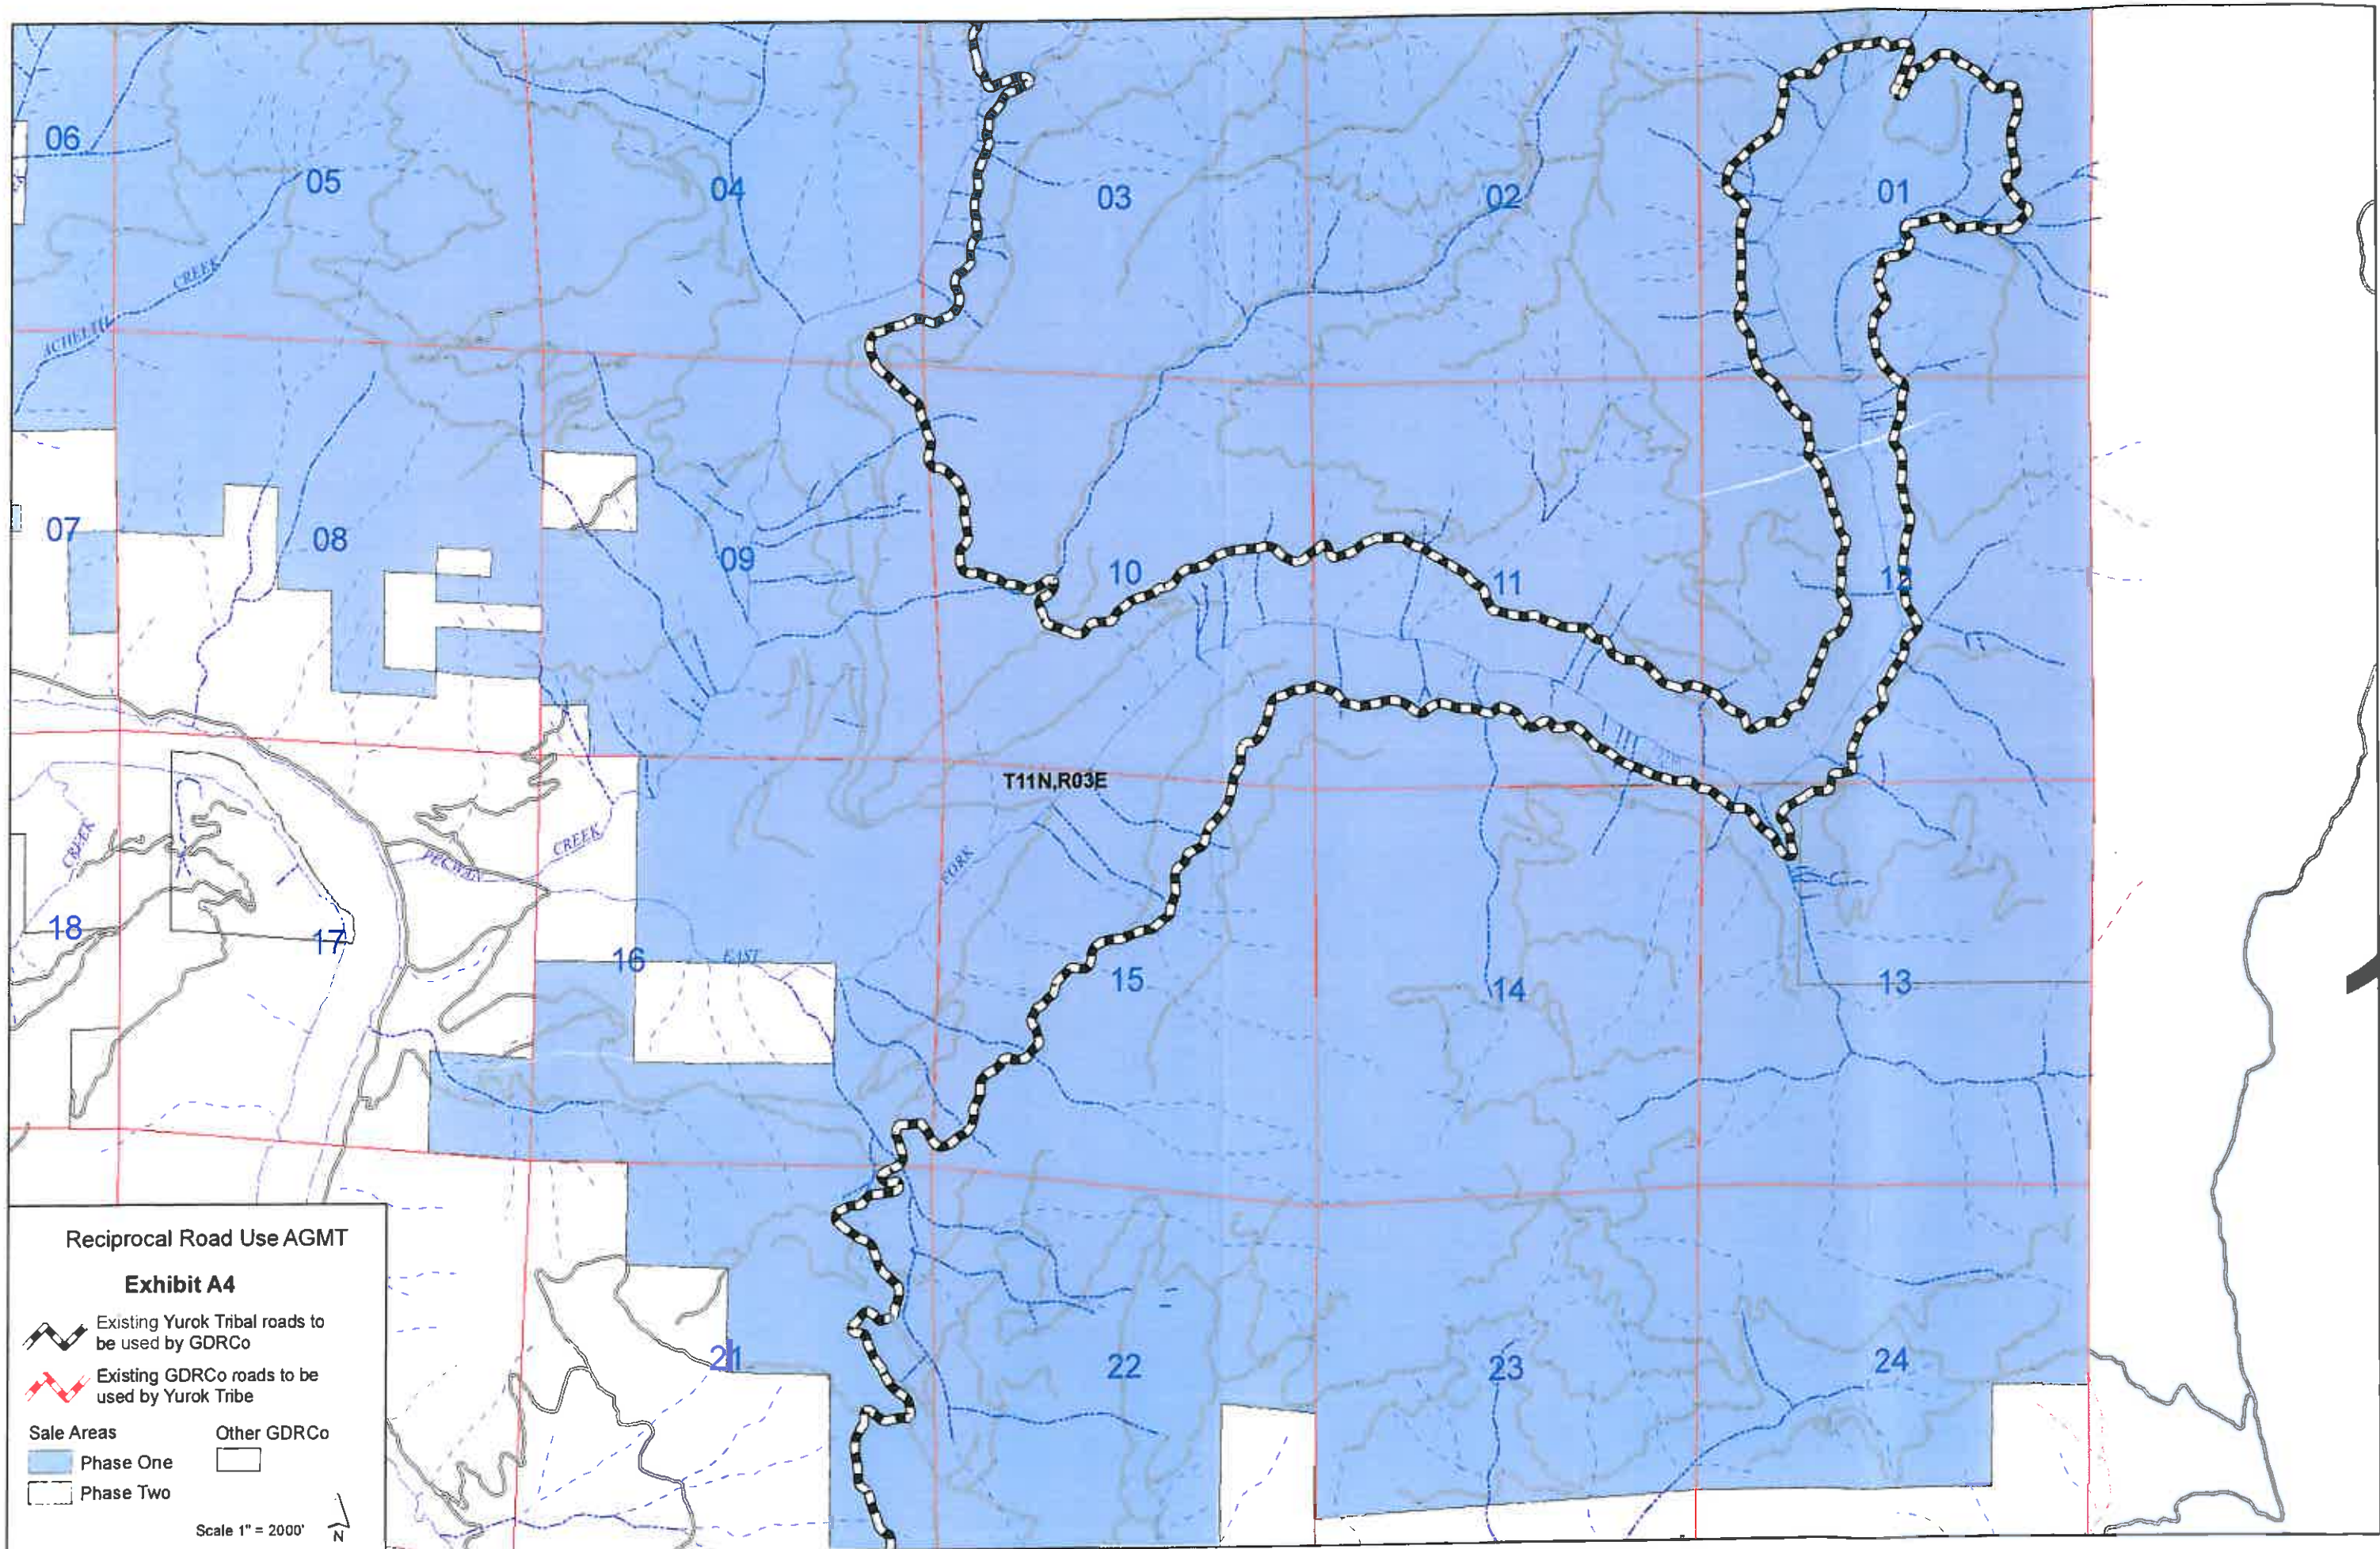

Reciprocal Road Use AGMT

Exhibit A1

-  Existing Yurok Tribal roads to be used by GDRCo
-  Existing GDRCo roads to be used by Yurok Tribe

- Sale Areas
-  Phase One
 -  Phase Two
- Other GDRCo
- 

Scale 1" = 2000'

Reciprocal Road Use AGMT

Exhibit A2

-  Existing Yurok Tribal roads to be used by GDRCo
-  Existing GDRCo roads to be used by Yurok Tribe

Sale Areas

-  Phase One
-  Phase Two

Other GDRCo

- 

Scale 1" = 2000'

N

T12N,R02E T12N,R03E T11N,R02E T11N,R03E T11.5N,R03E

01 02 03 04 05 06

15 14 13 18 17 16 15

22 23 24 19 20 21 22

27 26 25 30 29 28 27

36 31 32 33 34

37 38 39

Reciprocal Road Use AGMT

Exhibit A4

-  Existing Yurok Tribal roads to be used by GDRCo
-  Existing GDRCo roads to be used by Yurok Tribe

- Sale Areas**
-  Phase One
-  Other GDRCo
-  Phase Two

Scale 1" = 2000'